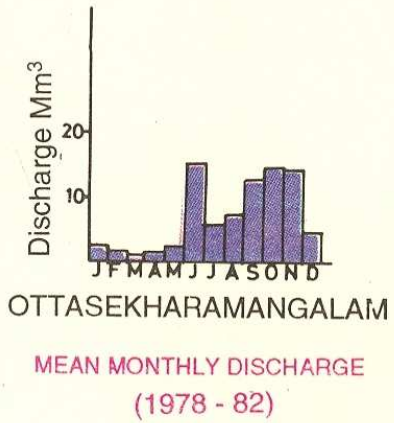

## NEYYAR RIVER BASIN

MEAN MONTHLY RAINFALL (1971 - 79)