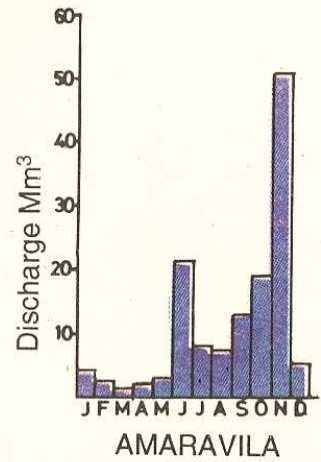

## NEYYAR RIVER BASIN

MEAN MONTHLY RAINFALL (1971 - 79)