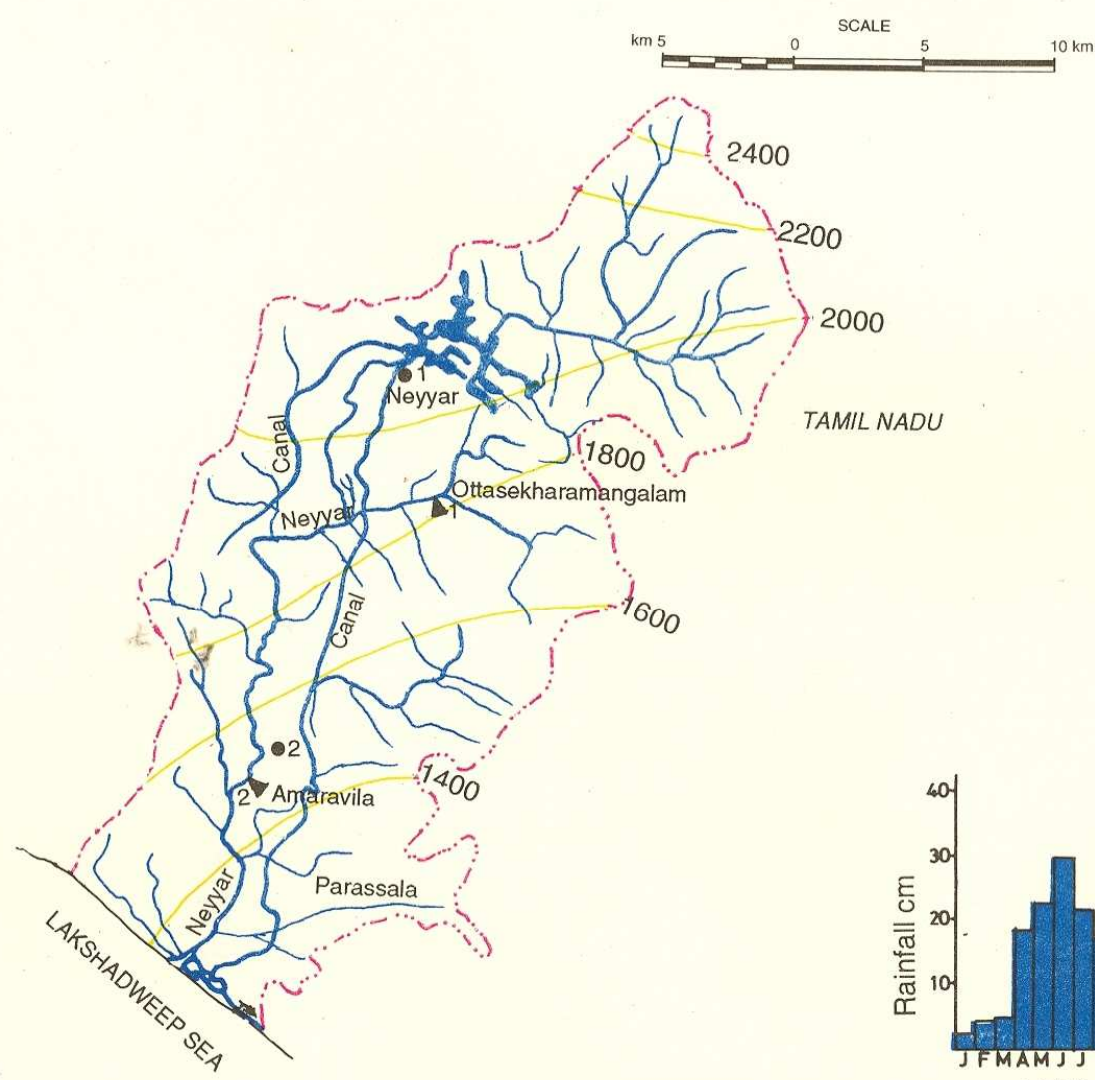

## NEYYAR RIVER BASIN

MEAN MONTHLY RAINFALL (1971 - 79)