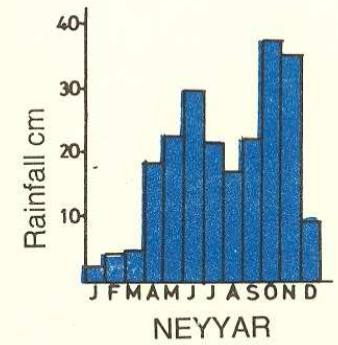

## NEYYAR RIVER BASIN

MEAN MONTHLY RAINFALL (1971 - 79)