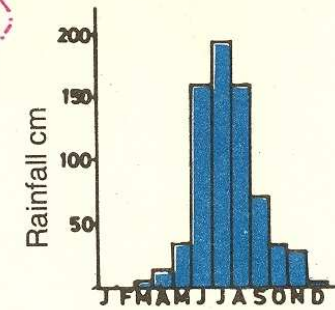

KUTTIYADI

PERUVANNAMUZZHI (1969-73)
MEAN MONTHLY DISCHARGE

PERUVANNAMUZZHI (1971-73)

KUTTIYADI ESTATE (1967-73)

KAKKAYAM (1973-82)
MEAN MONTHLY RAINFALL

KUTTIYADI RIVER BASIN