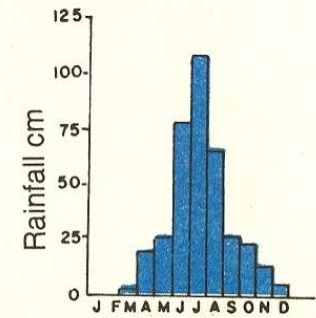

CHALLAKUDY

KANNAMPUZHA (1978 - 82) KARAPPARA (1974 - 78)
MEAN MONTHLY DISCHARGE

CHALAKUDY RIVER BASIN

KARAPPARA ESTATE (1971 - 78) THUMBURMUZHI (1969 - 78)
MEAN MONTHLY RAINFALL