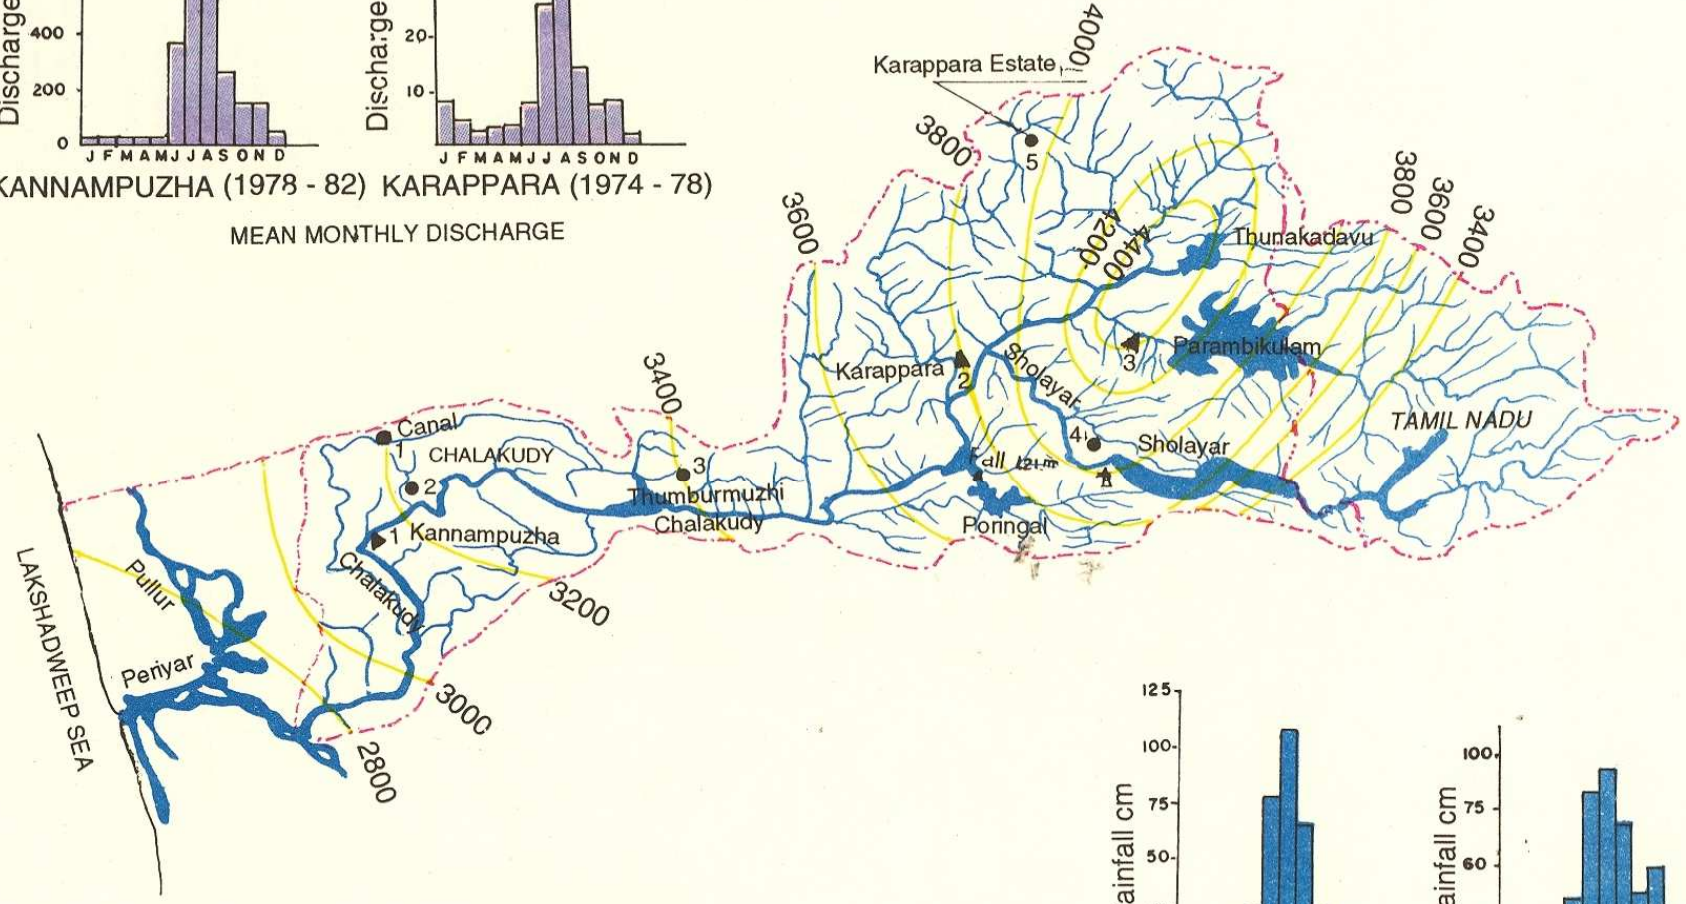

CHALLAKUDY

KANNAMPUZHA (1978 - 82) KARAPPARA (1974 - 78)
MEAN MONTHLY DISCHARGE

CHALAKUDY RIVER BASIN

KARAPPARA ESTATE (1971 - 78) THUMBURMUZHI (1969 - 78)
MEAN MONTHLY RAINFALL