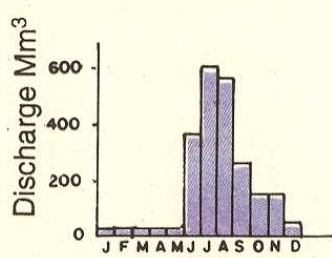

CHALLAKUDY

KANNAMPUZHA (1978 - 82) KARAPPARA (1974 - 78)
MEAN MONTHLY DISCHARGE

CHALAKUDY RIVER BASIN

KARAPPARA ESTATE (1971 - 78) THUMBURMUZHI (1969 - 78)
MEAN MONTHLY RAINFALL