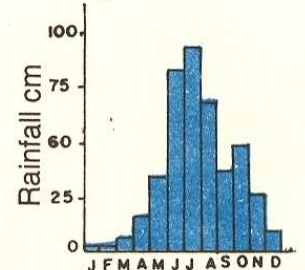

CHALLAKUDY

KANNAMPUZHA (1978 - 82) KARAPPARA (1974 - 78)
MEAN MONTHLY DISCHARGE

CHALAKUDY RIVER BASIN

KARAPPARA ESTATE (1971 - 78) THUMBURMUZHI (1969 - 78)
MEAN MONTHLY RAINFALL