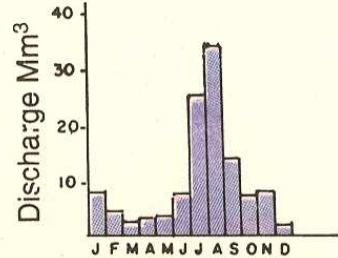

CHALLAKUDY

KANNAMPUZHA (1978 - 82) KARAPPARA (1974 - 78)
MEAN MONTHLY DISCHARGE

CHALAKUDY RIVER BASIN

KARAPPARA ESTATE (1971 - 78) THUMBURMUZHI (1969 - 78)
MEAN MONTHLY RAINFALL